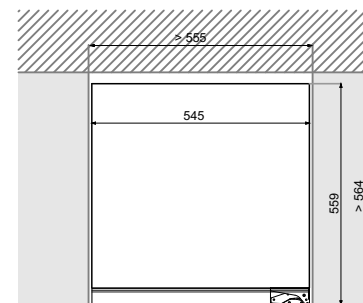

DUNAVOX

DAVG-32.80 DB.TO
 DAVG-32.80 DW.TO
 DAVG-32.80 DSS.TO

Wine Cooler

DUNAVOX

DAVG-32.80 DB.TO
 DAVG-32.80 DW.TO
 DAVG-32.80 DSS.TO

Wine Cooler

Front View

Side View

Top View

Remove