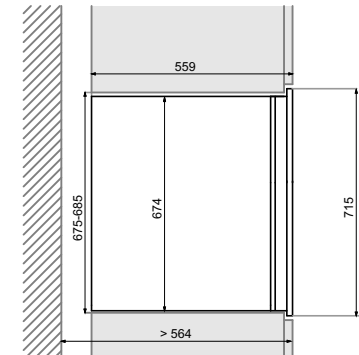

DUNAVOX

DAVG-32.80 DB.TO
 DAVG-32.80 DW.TO
 DAVG-32.80 DSS.TO

Wine Cooler

DUNAVOX

DAVG-32.80 DB.TO
 DAVG-32.80 DW.TO
 DAVG-32.80 DSS.TO

Wine Cooler

Front View

Side View

Top View

Remove