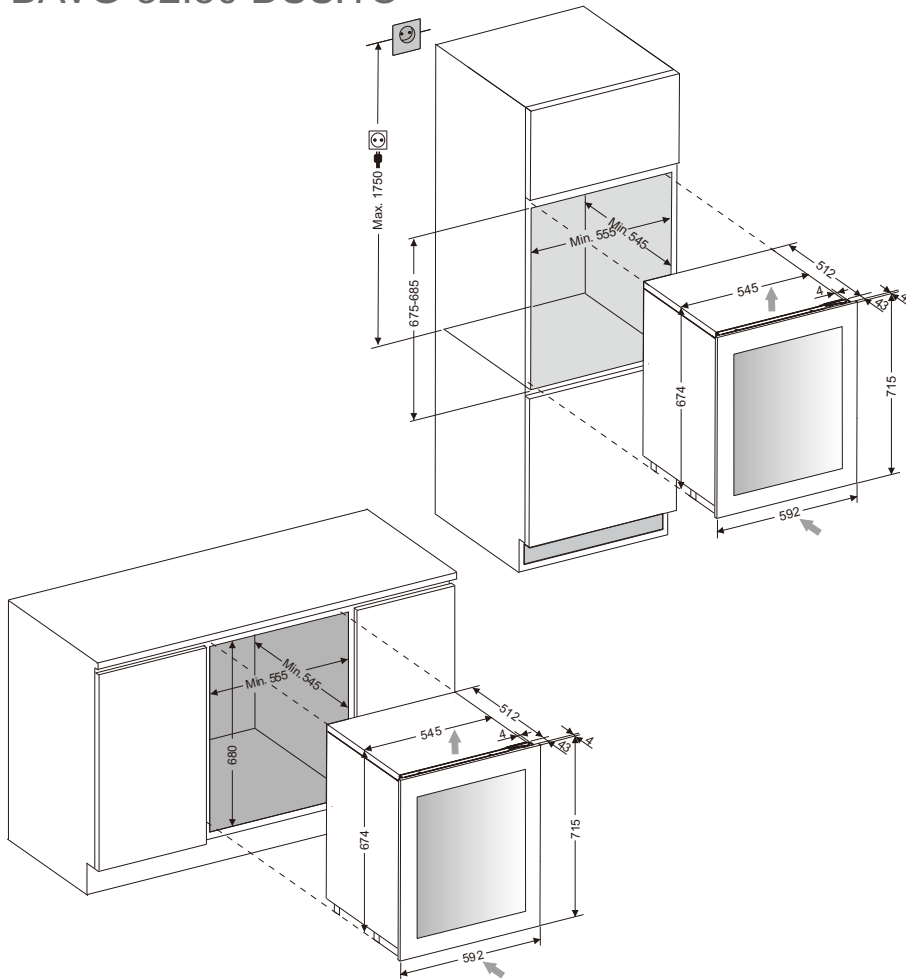

DUNAVOX

DAVG-32.80 DB.TO
 DAVG-32.80 DW.TO
 DAVG-32.80 DSS.TO

Wine Cooler

DUNAVOX

DAVG-32.80 DB.TO
 DAVG-32.80 DW.TO
 DAVG-32.80 DSS.TO

Wine Cooler

Front View

Side View

Top View

Remove